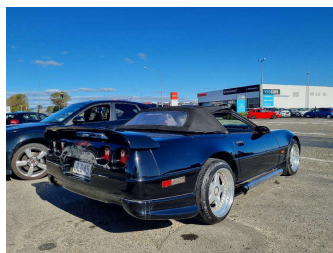

1993 Chevrolet Corvette Convertible

Purchase Price **\$22,650**
Includes GST, Registration & Licensing

Finance may be available on this vehicle. Ask one of our friendly staff for more information.

Gain peace of mind with Mechanical Breakdown Insurance. **Ask us how.**

Top features
None Listed

Body Style
Convertible

Odometer
106,200 km

Engine
5720 cc, Internal Combustion

Fuel Type
Petrol

Transmission
Automatic

Wheels
-

VIN
1G1YY33P1P5106954

Interior
-

Safety
-

Reg No.
JLD451

Ext Colour
Black

History
Ex-Overseas

Seats
2 seats

CO2 Emissions
-

Energy Economy
-