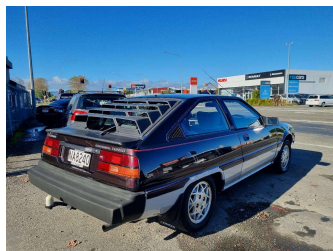

1986 Mitsubishi Cordia GSR Turbo

Purchase Price **\$15,650**
Includes GST, Registration & Licensing

Finance may be available on this vehicle. Ask one of our friendly staff for more information.

Gain peace of mind with Mechanical Breakdown Insurance. **Ask us how.**

Top features
None Listed

Body Style
3 door, Hatch

Odometer
128,786 km

Engine
1800 cc, Internal Combustion

Fuel Type
Petrol

Transmission
5 Speed Manual, Front Wheel

Wheels
-

VIN
-

Interior
-

Safety
-

Reg No.
NA8240

Ext Colour
Black

History
NZ New, 13 owners

Seats
5 seats

CO2 Emissions
-

Energy Economy
-