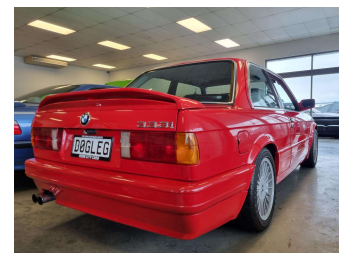

# 1986 BMW Other 333i

**Purchase Price** **\$96,650**  
Includes GST, Registration & Licensing

Finance may be available on this vehicle. Ask one of our friendly staff for more information.

Gain peace of mind with Mechanical Breakdown Insurance. **Ask us how.**

**Top features**  
None Listed

Body Style  
**Coupe**

Odometer  
**119,000 km**

Engine  
**3200 cc**

Fuel Type  
**Petrol**

Transmission  
**Manual**

Wheels  
-

VIN  
-

Interior  
-

Safety

Based on 2023 UCSR rating for 82-91 models

Reg No.  
**DOGLEG**

Ext Colour  
**Red**

History  
**Ex-Overseas, 6 owners**

Seats  
-

CO2 Emissions  
☆☆☆☆☆☆