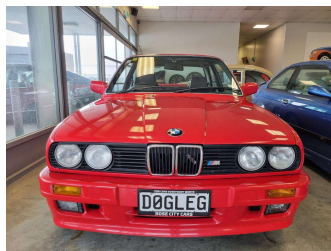

# 1986 BMW Other 333i

**Purchase Price** **\$96,650**  
Includes GST, Registration & Licensing

Finance may be available on this vehicle. Ask one of our friendly staff for more information.

Gain peace of mind with Mechanical Breakdown Insurance. **Ask us how.**

**Top features**  
None Listed

Body Style  
**Coupe**

Odometer  
**119,000 km**

Engine  
**3200 cc**

Fuel Type  
**Petrol**

Transmission  
**Manual**

Wheels  
-

VIN  
-

Interior  
-

Safety

Based on 2023 UCSR rating for 82-91 models

Reg No.  
**DOGLEG**

Ext Colour  
**Red**

History  
**Ex-Overseas, 6 owners**

Seats  
-

CO2 Emissions  
☆☆☆☆☆☆