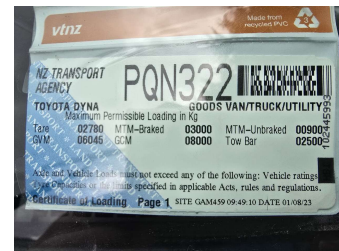

2011 Toyota Dyna

Purchase Price **\$28,870**
Includes GST, Registration & Licensing

Finance may be available on this vehicle. Ask one of our friendly staff for more information.

Gain peace of mind with Mechanical Breakdown Insurance. **Ask us how.**

Top features
None Listed

Body Style
Truck - Flat Deck

Odometer
Odometer is inaccurate

Engine
4000 cc, Internal Combustion

Fuel Type
Diesel

Transmission
Manual

Wheels
-

VIN
7AT0H60EX22001086