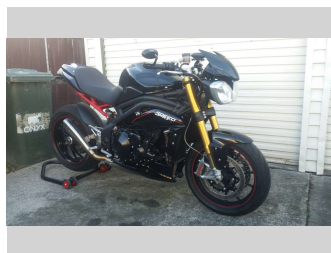

2015 Triumph Speed Triple R ABS A1 NN2

Purchase Price **\$11,990**
Includes GST, Registration & Licensing

Finance may be available on this vehicle. Ask one of our friendly staff for more information.

Gain peace of mind with Mechanical Breakdown Insurance. **Ask us how.**

Top features
None Listed

Body Style
Road Sports

Odometer
26,000 km

Engine
1050 cc, Internal Combustion

Fuel Type
Petrol

Transmission
-

Wheels
-

VIN
SMTTPN035GF691809

Interior
N/A

Safety
N/A

Reg No.
B6CUC

Ext Colour
Black

History
NZ New, 3 owners

Seats
N/A

CO2 Emissions
N/A

Energy Economy
☆☆☆☆☆☆
Annual fuel cost not available