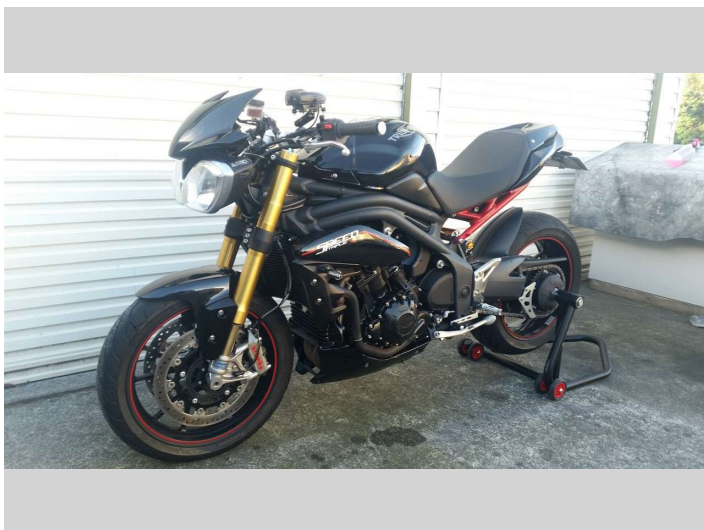

2015 Triumph Speed Triple R ABS A1 NN2

Purchase Price **\$11,990**
Includes GST, Registration & Licensing

Finance may be available on this vehicle. Ask one of our friendly staff for more information.

Gain peace of mind with Mechanical Breakdown Insurance. **Ask us how.**

Top features
None Listed

Body Style
Road Sports

Odometer
26,000 km

Engine
1050 cc, Internal Combustion

Fuel Type
Petrol

Transmission
-

Wheels
-

VIN
SMTTPN035GF691809

Interior
N/A

Safety
N/A

Reg No.
B6CUC

Ext Colour
Black

History
NZ New, 3 owners

Seats
N/A

CO2 Emissions
N/A

Energy Economy
☆☆☆☆☆☆
Annual fuel cost not available