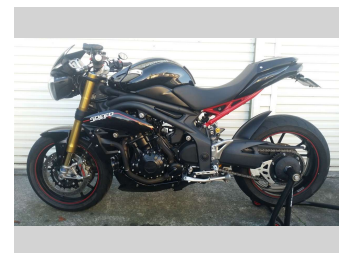

2015 Triumph Speed Triple R ABS A1 NN2

Purchase Price **\$11,990**
Includes GST, Registration & Licensing

Finance may be available on this vehicle. Ask one of our friendly staff for more information.

Gain peace of mind with Mechanical Breakdown Insurance. **Ask us how.**

Top features
None Listed

Body Style
Road Sports

Odometer
26,000 km

Engine
1050 cc, Internal Combustion

Fuel Type
Petrol

Transmission
-

Wheels
-

VIN
SMTTPN035GF691809

Interior
N/A

Safety
N/A

Reg No.
B6CUC

Ext Colour
Black

History
NZ New, 3 owners

Seats
N/A

CO2 Emissions
N/A

Energy Economy
☆☆☆☆☆☆
Annual fuel cost not available