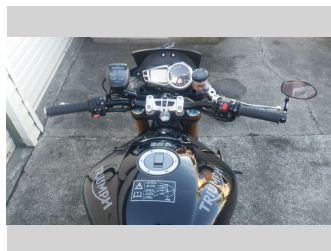

2015 Triumph Speed Triple R ABS A1 NN2

Purchase Price **\$11,990**
Includes GST, Registration & Licensing

Finance may be available on this vehicle. Ask one of our friendly staff for more information.

Gain peace of mind with Mechanical Breakdown Insurance. **Ask us how.**

Top features
None Listed

Body Style
Road Sports

Odometer
26,000 km

Engine
1050 cc, Internal Combustion

Fuel Type
Petrol

Transmission
-

Wheels
-

VIN
SMTTPN035GF691809

Interior
N/A

Safety
N/A

Reg No.
B6CUC

Ext Colour
Black

History
NZ New, 3 owners

Seats
N/A

CO2 Emissions
N/A

Energy Economy
☆☆☆☆☆☆
Annual fuel cost not available