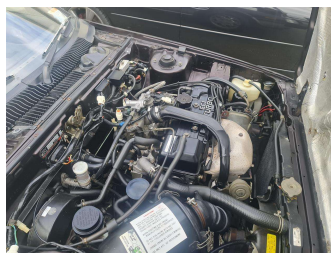

1986 Mitsubishi Cordia Turbo Gsr

Purchase Price **\$15,650**
Includes GST, Registration & Licensing

Finance may be available on this vehicle. Ask one of our friendly staff for more information.

Gain peace of mind with Mechanical Breakdown Insurance. **Ask us how.**

Top features
None Listed

Body Style
3 door, Hatch

Odometer
128,786 km

Engine
1800 cc, Internal Combustion

Fuel Type
Petrol

Transmission
5 Speed Manual, Front Wheel

Wheels
-

VIN
-

Interior
-

Safety
-

Reg No.
NA8240

Ext Colour
Black

History
NZ New, 13 owners

Seats
5 seats

CO2 Emissions
-

Energy Economy
-