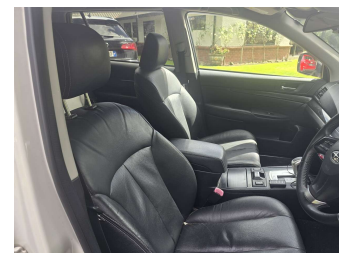

2014 Subaru Legacy 2.5

Purchase Price **\$9,680**
Includes GST, Registration & Licensing

Finance may be available on this vehicle. Ask one of our friendly staff for more information.

Gain peace of mind with Mechanical Breakdown Insurance. **Ask us how.**

Top features
None Listed

Body Style
5 door, wagon

Odometer
119,400 km

Engine
2498 cc, Internal Combustion

Fuel Type
Petrol

Transmission
Automatic, 4WD

Wheels
-

VIN
7AT0GF0BX24030123