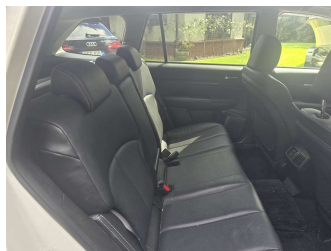

2014 Subaru Legacy 2.5

Purchase Price **\$9,680**
Includes GST, Registration & Licensing

Finance may be available on this vehicle. Ask one of our friendly staff for more information.

Gain peace of mind with Mechanical Breakdown Insurance. **Ask us how.**

Top features
None Listed

Body Style
5 door, wagon

Odometer
119,400 km

Engine
2498 cc, Internal Combustion

Fuel Type
Petrol

Transmission
Automatic, 4WD

Wheels
-

VIN
7AT0GF0BX24030123