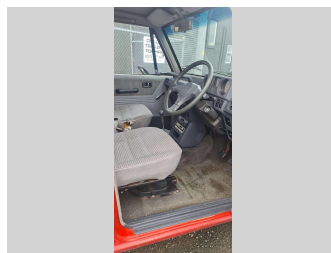

# 1987 Mitsubishi Pajero S W B

**Purchase Price** **\$10,990**  
Includes GST, Registration & Licensing

Finance may be available on this vehicle. Ask one of our friendly staff for more information.

Gain peace of mind with Mechanical Breakdown Insurance. **Ask us how.**

**Top features**  
None Listed

Body Style  
**wagon**

Odometer  
**Odometer is inaccurate**

Engine  
**2555 cc**

Fuel Type  
**Petrol**

Transmission  
**5 Speed Manual, 4WD**

Wheels  
-

VIN  
-