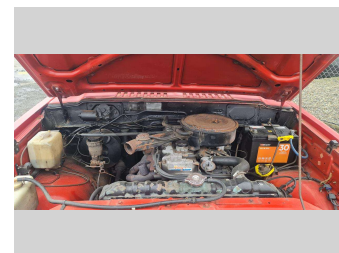

# 1987 Mitsubishi Pajero S W B

**Purchase Price** **\$10,990**  
Includes GST, Registration & Licensing

Finance may be available on this vehicle. Ask one of our friendly staff for more information.

Gain peace of mind with Mechanical Breakdown Insurance. **Ask us how.**

**Top features**  
None Listed

Body Style  
**wagon**

Odometer  
**Odometer is inaccurate**

Engine  
**2555 cc**

Fuel Type  
**Petrol**

Transmission  
**5 Speed Manual, 4WD**

Wheels  
-

VIN  
-

Interior  
-

Safety

Based on 2023 UCSR rating for 82-90 models

Reg No.  
**NQ4035**

Ext Colour  
**Red**

History  
**NZ New, 8 owners**

Seats  
**5 seats**

CO2 Emissions  
★☆☆☆☆