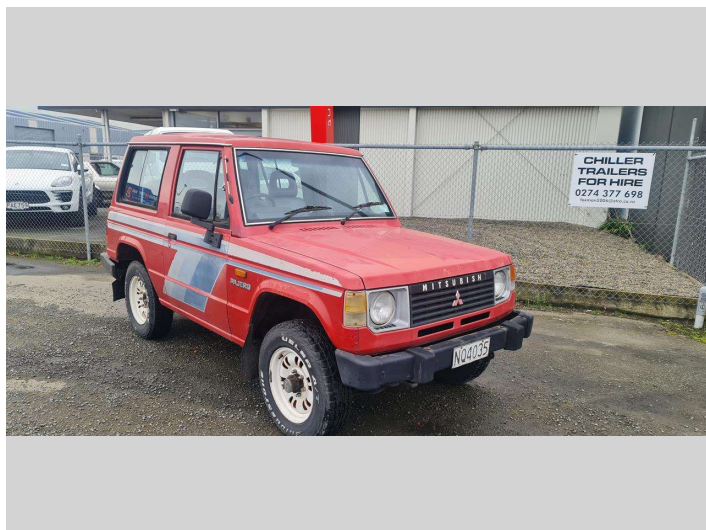

# 1987 Mitsubishi Pajero S W B

**Purchase Price** **\$10,990**  
Includes GST, Registration & Licensing

Finance may be available on this vehicle. Ask one of our friendly staff for more information.

Gain peace of mind with Mechanical Breakdown Insurance. **Ask us how.**

**Top features**  
None Listed

Body Style  
**wagon**

Odometer  
**Odometer is inaccurate**

Engine  
**2555 cc**

Fuel Type  
**Petrol**

Transmission  
**5 Speed Manual, 4WD**

Wheels  
-

VIN  
-

Interior  
-

Safety

Based on 2023 UCSR rating for 82-90 models

Reg No.  
**NQ4035**

Ext Colour  
**Red**

History  
**NZ New, 8 owners**

Seats  
**5 seats**

CO2 Emissions  
★☆☆☆☆