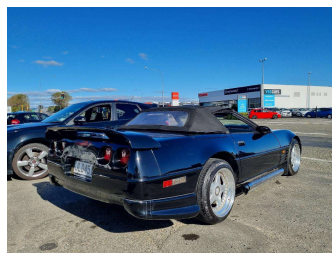

1993 Chevrolet Corvette Convertible

Purchase Price **\$22,650**
Includes GST, Registration & Licensing

Finance may be available on this vehicle. Ask one of our friendly staff for more information.

Gain peace of mind with Mechanical Breakdown Insurance. **Ask us how.**

Top features
None Listed

Body Style
Convertible

Odometer
106,200 km

Engine
5720 cc, Internal Combustion

Fuel Type
Petrol

Transmission
Automatic

Wheels
-

VIN
1G1YY33P1P5106954

Interior
-

Safety
-

Reg No.
JLD451

Ext Colour
Black

History
Ex-Overseas

Seats
2 seats

CO2 Emissions
-

Energy Economy
-